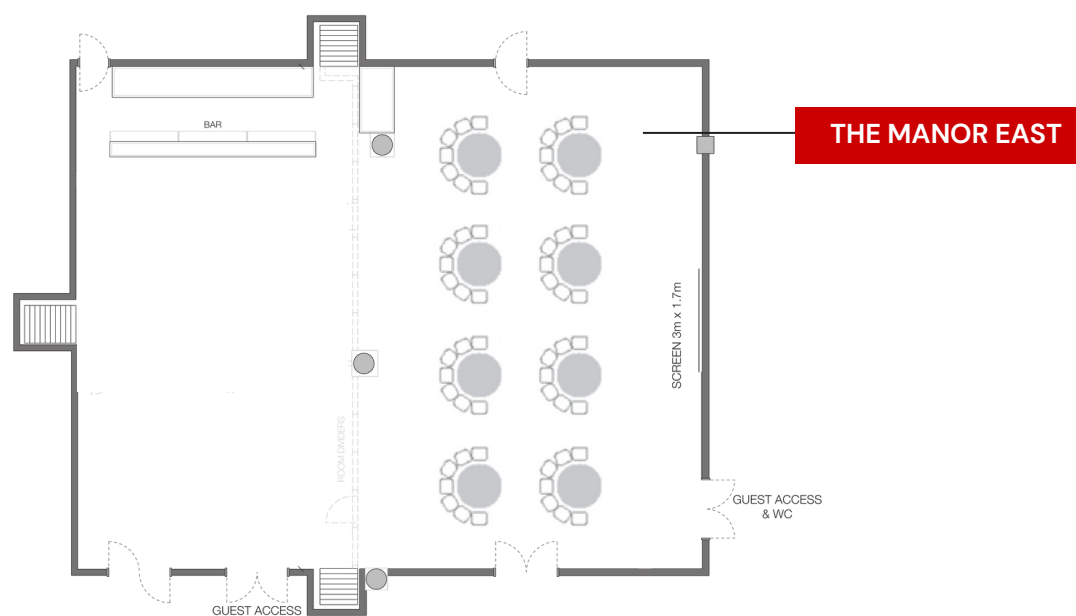

THE MANOR

Located on Level -2

THE MANOR COMBINED | 306M²

THE MANOR

Located on Level -2

Choose from several configurations to best match the vibe you want to set.

THEATRE
CAPACITY: 160

CLASSROOM
CAPACITY: 45

CABARET
CAPACITY: 130

DINING
CAPACITY: 180

THE MANOR EAST

Choose from several configurations to best match the vibe you want to set.

THE MANOR EAST

THEATRE
CAPACITY: 115

THE MANOR EAST

CLASSROOM
CAPACITY: 45

THE MANOR EAST

CABARET
CAPACITY: 80

THE MANOR EAST

DINING
CAPACITY: 90

THE MANOR WEST

Choose from several configurations to best match the vibe you want to set.

THE MANOR WEST

THEATRE
CAPACITY: 80

THE MANOR WEST

CLASSROOM
CAPACITY: 30

THE MANOR WEST

CABARET
CAPACITY: 40

THE MANOR WEST

DINING
CAPACITY: 50

THE FOUNDERS ROOM - Level -2

60 STANDING | 50 THEATRE | 40 DINNER
30 CABARET | 18 CLASSROOM | SIZE 71M²