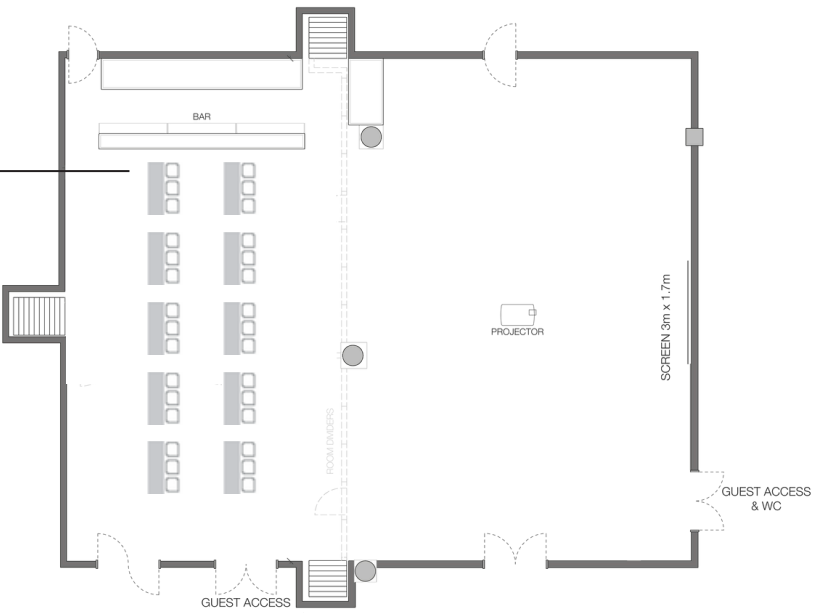

BiBo Shoreditch

BiBo Shoreditch Private Dining Room

Sal Rosa Courtyard

The Manor

Founders Room

The Manor

THE MANOR - LEVEL -2

**300 STANDING | 160 THEATRE | 180 DINNER
130 CABARET | 45 CLASSROOM | 306M²**

CABARET
CAPACITY: 130

DINING
CAPACITY: 180

THE MANOR EAST

Choose from several configurations to best match the vibe you want to set.

THE MANOR EAST

THEATRE
CAPACITY: 115

THE MANOR EAST

CLASSROOM
CAPACITY: 45

THE MANOR EAST

CABARET
CAPACITY: 80

THE MANOR EAST

DINING
CAPACITY: 90

THE MANOR WEST

Choose from several configurations to best match the vibe you want to set.

THE MANOR WEST

THEATRE
CAPACITY: 80

THE MANOR WEST

CLASSROOM
CAPACITY: 30

THE MANOR WEST

CABARET
CAPACITY: 40

THE MANOR WEST

DINING
CAPACITY: 50

THE FOUNDERS ROOM - Level -2

60 STANDING | 50 THEATRE | 40 DINNER
30 CABARET | 18 CLASSROOM | SIZE 71M²