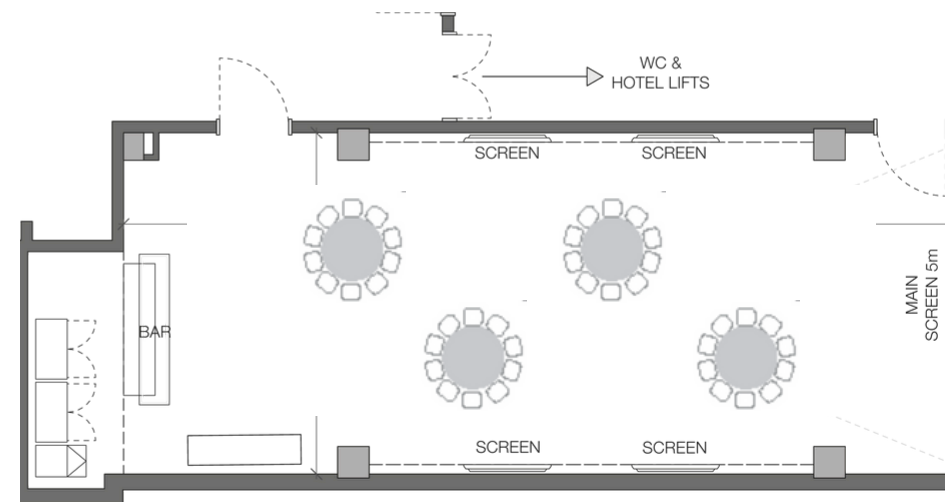

THE MANOR WEST

CLASSROOM
CAPACITY: 30

THE MANOR WEST

CABARET
CAPACITY: 40

THE MANOR WEST

DINING
CAPACITY: 50

THE FOUNDERS ROOM - Level -2

60 STANDING | 50 THEATRE | 40 DINNER
30 CABARET | 18 CLASSROOM | SIZE 71M²

Ready to get down to business? Take your meetings to the next level in The Founders Room, a space designed to impress, complete with an enormous screen and a sleek bar in the back

THE FOUNDERS ROOM

Choose from several configurations to best match the vibe you want to set.

THEATRE
CAPACITY: 50

DINING
CAPACITY: 40

CLASSROOM
CAPACITY: 18

CABARET
CAPACITY: 30

BOARDROOM
CAPACITY: 30

RESTAURANTS & BARS

BIBO SHOREDITCH

BiBo Shoreditch brings the vibrant flavours of Southern Spain to East London, featuring authentic Andalusian tapas and reimagined Spanish classics. The venue offers a dynamic space for exclusive events, combining unforgettable cuisine with a distinctive, lively atmosphere.

CAPACITY: 190 STANDING | 120 SEATED

BIBO PRIVATE DINING

BiBo's Private Dining Room at Virgin Hotels London - Shoreditch offers an intimate setting for private dinners or meetings, where delicious food and a relaxed atmosphere ensure a memorable experience for up to 16 guests.