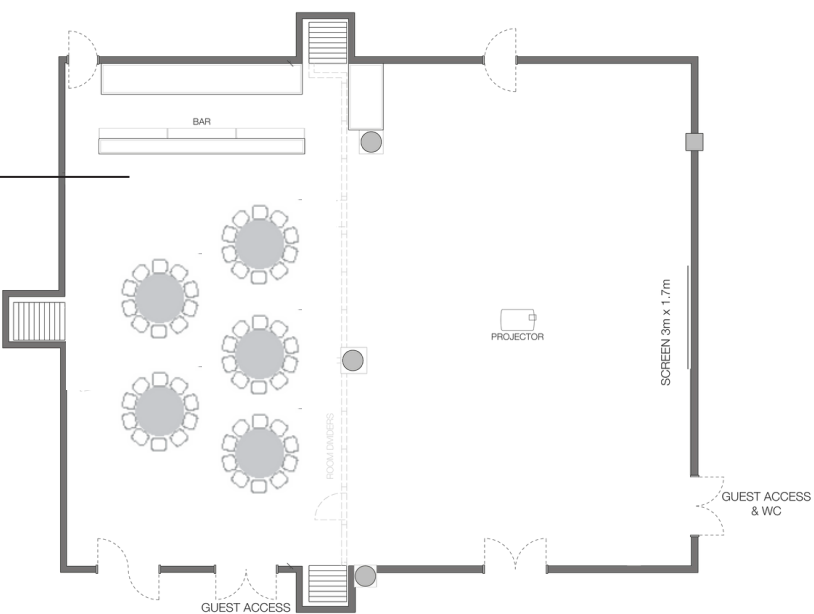

THE MANOR EAST

CABARET
CAPACITY: 80

THE MANOR EAST

DINING
CAPACITY: 90

THE MANOR WEST

Choose from several configurations to best match the vibe you want to set.

THE MANOR WEST

THEATRE
CAPACITY: 80

THE MANOR WEST

CLASSROOM
CAPACITY: 30

THE MANOR WEST

CABARET
CAPACITY: 40

THE MANOR WEST

DINING
CAPACITY: 50

THE FOUNDERS ROOM - Level -2

60 STANDING | 50 THEATRE | 40 DINNER
30 CABARET | 18 CLASSROOM | SIZE 71M²