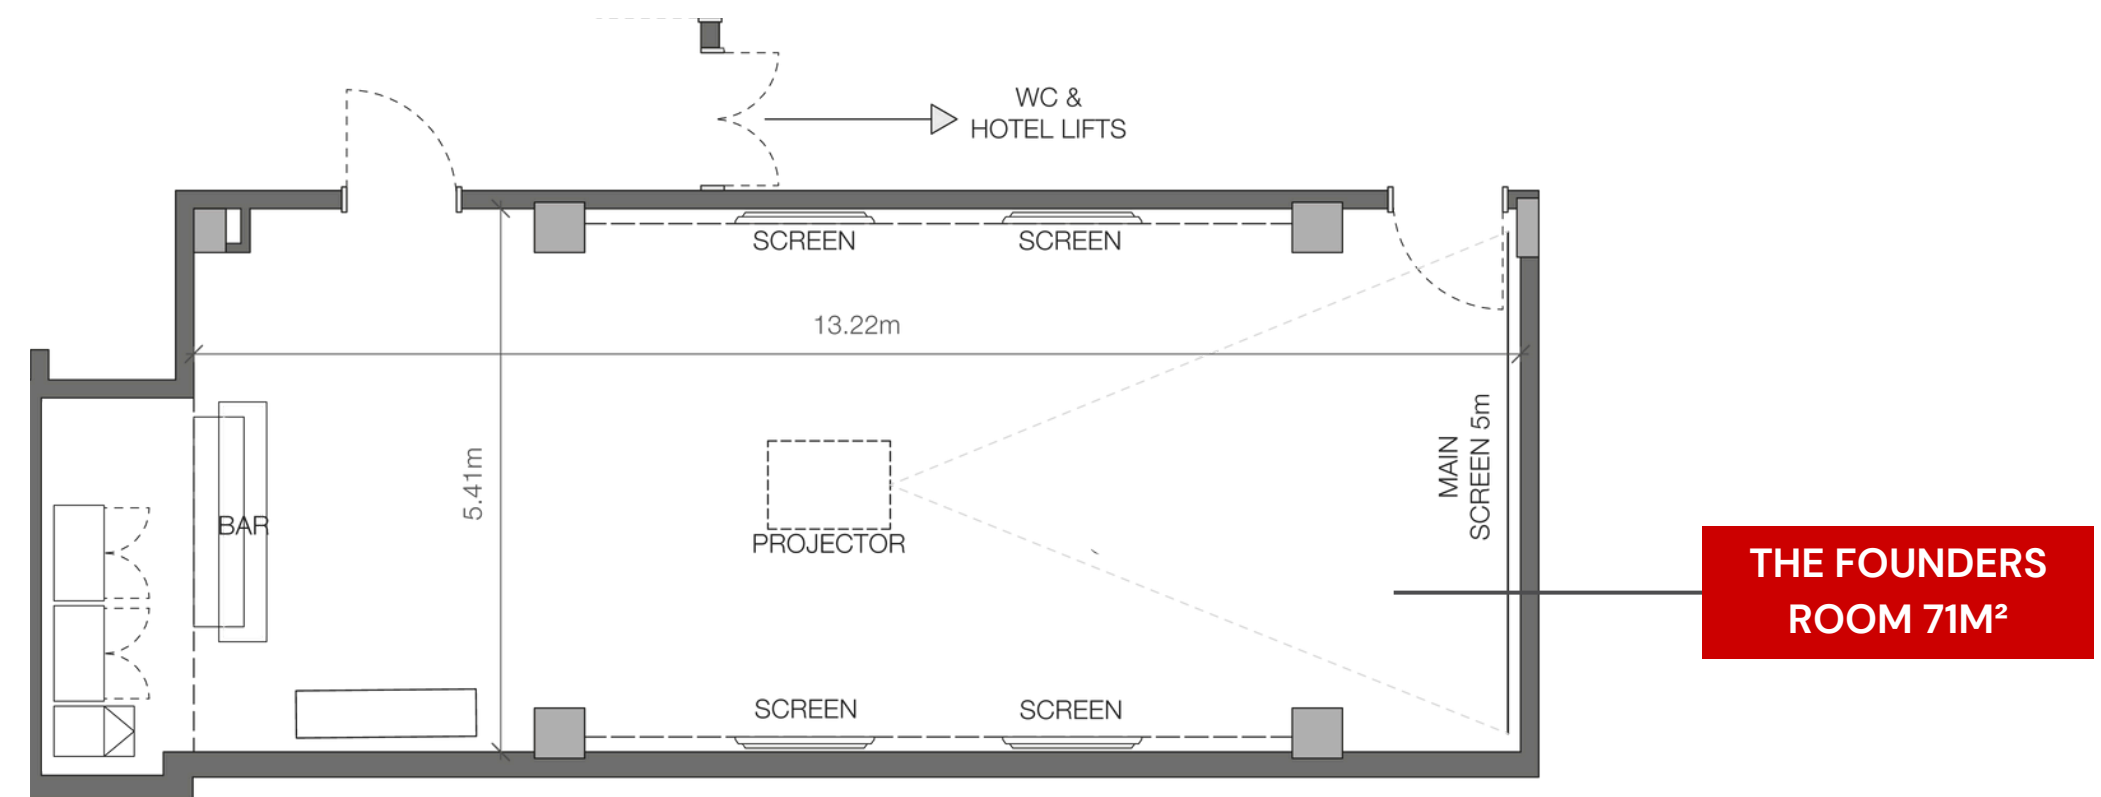

THE FOUNDERS ROOM - Level -2

60 STANDING | 50 THEATRE | 40 DINNER
30 CABARET | 18 CLASSROOM | SIZE 71M²

Ready to get down to business? Take your meetings to the next level in The Founders Room, a space designed to impress, complete with an enormous screen and a sleek bar in the back