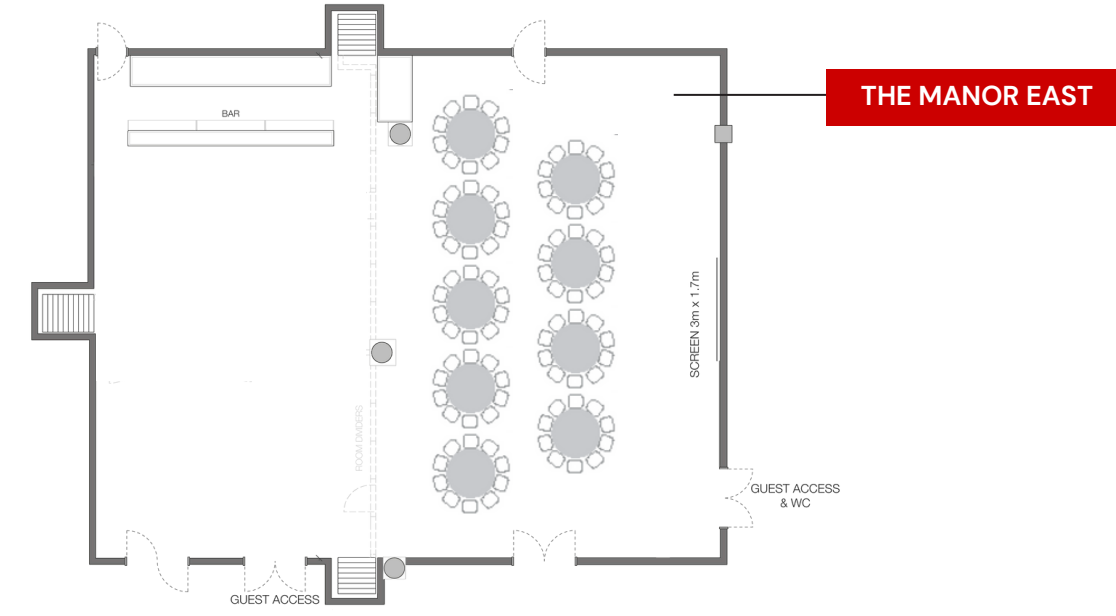

THE MANOR

Located on Level -2

THE MANOR COMBINED | 306M²

THE MANOR

Located on Level -2

Choose from several configurations to best match the vibe you want to set.

THEATRE
CAPACITY: 160

CLASSROOM
CAPACITY: 45

CABARET
CAPACITY: 130

DINING
CAPACITY: 180

THE MANOR EAST

Choose from several configurations to best match the vibe you want to set.

THE MANOR EAST

THEATRE
CAPACITY: 115

THE MANOR EAST

CLASSROOM
CAPACITY: 45

THE MANOR EAST

CABARET
CAPACITY: 80

THE MANOR EAST

DINING
CAPACITY: 90

THE MANOR WEST

Choose from several configurations to best match the vibe you want to set.

THE MANOR WEST

THEATRE
CAPACITY: 80

THE MANOR WEST

CLASSROOM
CAPACITY: 30

THE MANOR WEST

CABARET
CAPACITY: 40

THE MANOR WEST

DINING
CAPACITY: 50

THE FOUNDERS ROOM - Level -2

60 STANDING | 50 THEATRE | 40 DINNER
30 CABARET | 18 CLASSROOM | SIZE 71M²