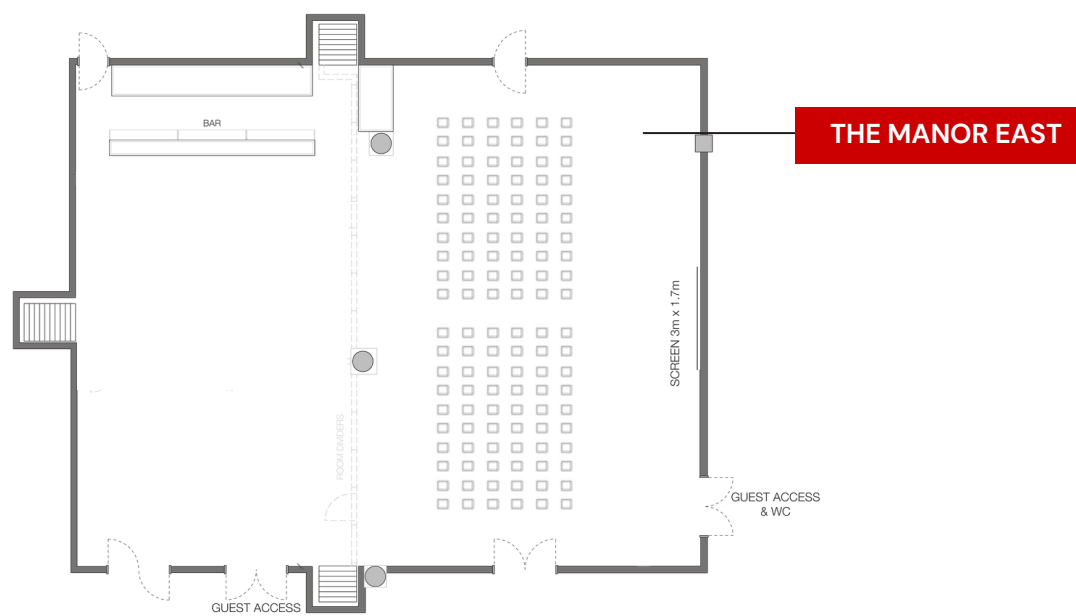

THE MANOR

Located on Level -2

THE MANOR COMBINED | 306M²

THE MANOR

Located on Level -2

Choose from several configurations to best match the vibe you want to set.

THEATRE
CAPACITY: 160

CLASSROOM
CAPACITY: 45

CABARET
CAPACITY: 130

DINING
CAPACITY: 180

THE MANOR EAST

Choose from several configurations to best match the vibe you want to set.

THE MANOR EAST

THEATRE
CAPACITY: 115

THE MANOR EAST

CLASSROOM
CAPACITY: 45

THE MANOR EAST

CABARET
CAPACITY: 80

THE MANOR EAST

DINING
CAPACITY: 90

THE MANOR WEST

Choose from several configurations to best match the vibe you want to set.

THE MANOR WEST

THEATRE
CAPACITY: 80

THE MANOR WEST

CLASSROOM
CAPACITY: 30

THE MANOR WEST

CABARET
CAPACITY: 40

THE MANOR WEST

DINING
CAPACITY: 50

THE FOUNDERS ROOM - Level -2

60 STANDING | 50 THEATRE | 40 DINNER
30 CABARET | 18 CLASSROOM | SIZE 71M²