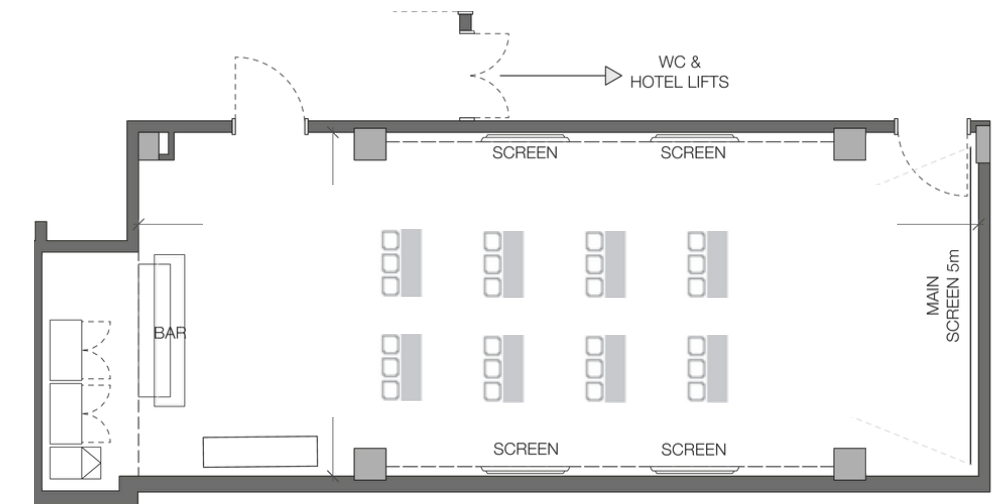

THE MANOR WEST

CLASSROOM
CAPACITY: 30

THE MANOR WEST

CABARET
CAPACITY: 40

THE MANOR WEST

DINING
CAPACITY: 50

THE FOUNDERS ROOM - Level -2

60 STANDING | 50 THEATRE | 40 DINNER
30 CABARET | 18 CLASSROOM | SIZE 71M²

Ready to get down to business? Take your meetings to the next level in The Founders Room, a space designed to impress, complete with an enormous screen and a sleek bar in the back

THE FOUNDERS ROOM

Choose from several configurations to best match the vibe you want to set.

THEATRE
CAPACITY: 50

DINING
CAPACITY: 40

CLASSROOM
CAPACITY: 18

CABARET
CAPACITY: 30

BOARDROOM
CAPACITY: 30

RESTAURANTS & BARS

BIBO SHOREDITCH

BiBo Shoreditch brings the vibrant flavours of Southern Spain to East London, featuring authentic Andalusian tapas and reimagined Spanish classics. The venue offers a dynamic space for exclusive events, combining unforgettable cuisine with a distinctive, lively atmosphere.

CAPACITY: 190 STANDING | 120 SEATED

BIBO PRIVATE DINING

BiBo's Private Dining Room at Virgin Hotels London - Shoreditch offers an intimate setting for private dinners or meetings, where delicious food and a relaxed atmosphere ensure a memorable experience for up to 16 guests.