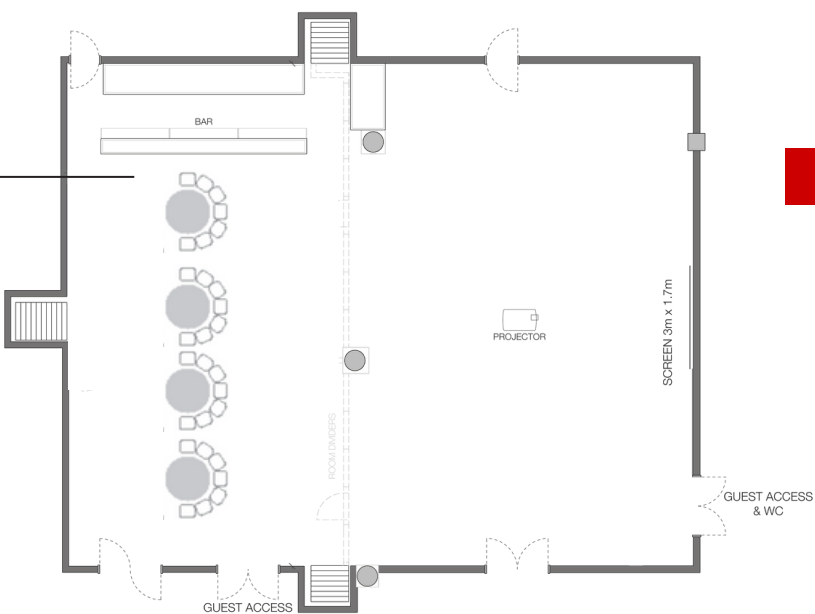

BiBo Shoreditch

BiBo Shoreditch Private Dining Room

Sal Rosa Courtyard

The Manor

Founders Room

The Manor

THE MANOR - LEVEL -2

**300 STANDING | 160 THEATRE | 180 DINNER
130 CABARET | 45 CLASSROOM | 306M²**

CABARET
CAPACITY: 130

DINING
CAPACITY: 180

THE MANOR EAST

Choose from several configurations to best match the vibe you want to set.

THE MANOR EAST

THEATRE
CAPACITY: 115

THE MANOR EAST

CLASSROOM
CAPACITY: 45

THE MANOR EAST

CABARET
CAPACITY: 80

THE MANOR EAST

DINING
CAPACITY: 90

THE MANOR WEST

Choose from several configurations to best match the vibe you want to set.

THE MANOR WEST

THEATRE
CAPACITY: 80

THE MANOR WEST

CLASSROOM
CAPACITY: 30

THE MANOR WEST

CABARET
CAPACITY: 40

THE MANOR WEST

DINING
CAPACITY: 50

THE FOUNDERS ROOM - Level -2

60 STANDING | 50 THEATRE | 40 DINNER
30 CABARET | 18 CLASSROOM | SIZE 71M²