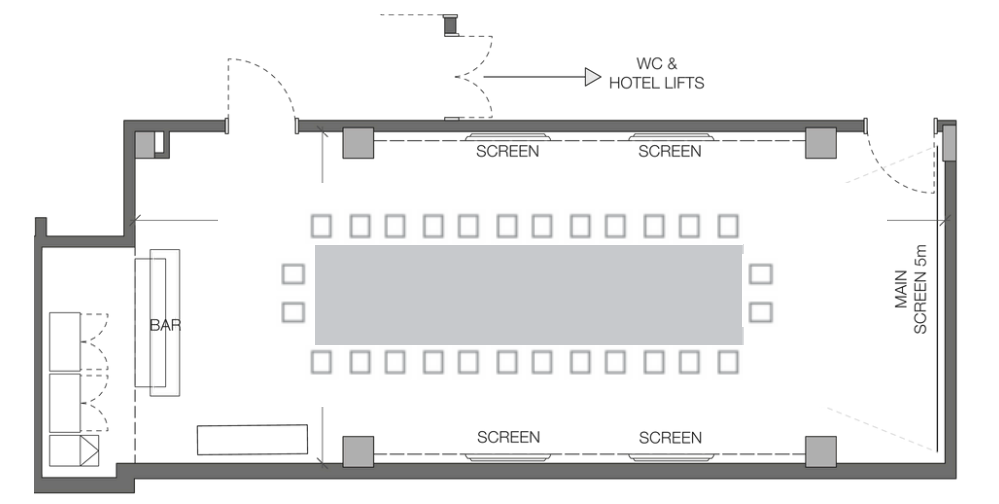

THE MANOR WEST

CLASSROOM
CAPACITY: 30

THE MANOR WEST

CABARET
CAPACITY: 40

THE MANOR WEST

DINING
CAPACITY: 50

THE FOUNDERS ROOM - Level -2

60 STANDING | 50 THEATRE | 40 DINNER
30 CABARET | 18 CLASSROOM | SIZE 71M²

THEATRE
CAPACITY: 50

DINING
CAPACITY: 40

CLASSROOM
CAPACITY: 18

CABARET
CAPACITY: 30

BOARDROOM
CAPACITY: 30

RESTAURANTS & BARS

BIBO SHOREDITCH

BiBo Shoreditch brings the vibrant flavours of Southern Spain to East London, featuring authentic Andalusian tapas and reimagined Spanish classics. The venue offers a dynamic space for exclusive events, combining unforgettable cuisine with a distinctive, lively atmosphere.

CAPACITY: 190 STANDING | 120 SEATED

BIBO PRIVATE DINING

BiBo's Private Dining Room at Virgin Hotels London - Shoreditch offers an intimate setting for private dinners or meetings, where delicious food and a relaxed atmosphere ensure a memorable experience for up to 16 guests.

CAPACITY: 45 STANDING | 24 SEATED

COMMONS CLUB

WE'RE SHAKING UP SOMETHING NEW FOR COMMONS CLUB, SO WATCH THIS SPACE.

CAPACITY CHART

EVENT SPACE	THEATRE	STANDING RECEPTION	BOARDROOM	DINNER	CABARET	CLASSROOM	SQM
The Manor	160	300	-	180	130	45	306m ²
The Manor West	80	100	30	50	32	30	153m ²
The Manor East	100	120	30	80	64	45	153m ²
The Manor South West	30		12	20	16	12	
The Manor North West	40		20	30	24	18	
The Founders Room	50	60	30	40	30	18	71m ²
Bibo Shoreditch		190		120			
Sal Rosa		45		24			40m ²
Bibo Private Dining		30	16	16			41m ²