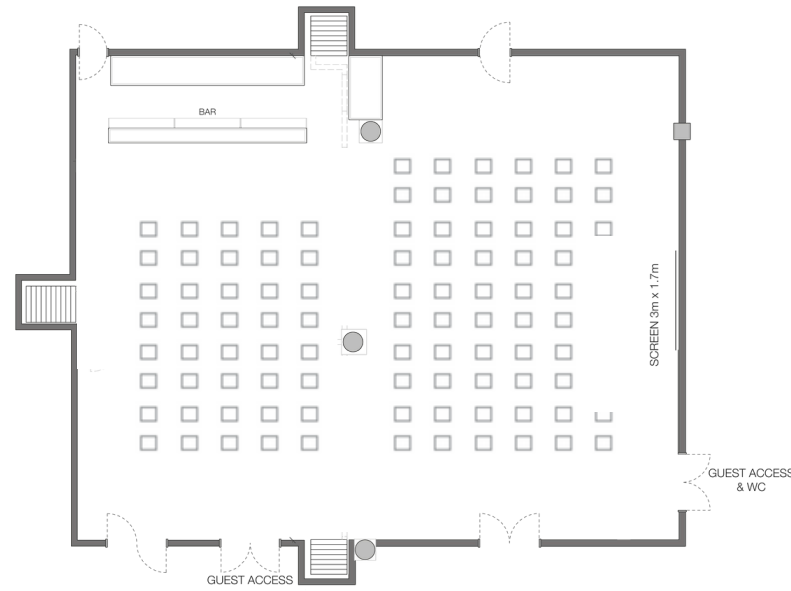

BiBo Shoreditch

BiBo Shoreditch Private Dining Room

Sal Rosa Courtyard

The Manor

Founders Room

The Manor

THE MANOR - LEVEL -2

**300 STANDING | 160 THEATRE | 180 DINNER
130 CABARET | 45 CLASSROOM | 306M²**

THE MANOR

Located on Level -2

THE MANOR COMBINED | 306M²

THE MANOR

Located on Level -2

Choose from several configurations to best match the vibe you want to set.

THEATRE
CAPACITY: 160

CLASSROOM
CAPACITY: 45

CABARET
CAPACITY: 130

DINING
CAPACITY: 180

THE MANOR EAST

Choose from several configurations to best match the vibe you want to set.

THE MANOR EAST

THEATRE
CAPACITY: 115

THE MANOR EAST

CLASSROOM
CAPACITY: 45

THE MANOR WEST

CLASSROOM
CAPACITY: 30

THE MANOR WEST

CABARET
CAPACITY: 40

THE MANOR WEST

DINING
CAPACITY: 50

THE FOUNDERS ROOM - Level -2

60 STANDING | 50 THEATRE | 40 DINNER
30 CABARET | 18 CLASSROOM | SIZE 71M²