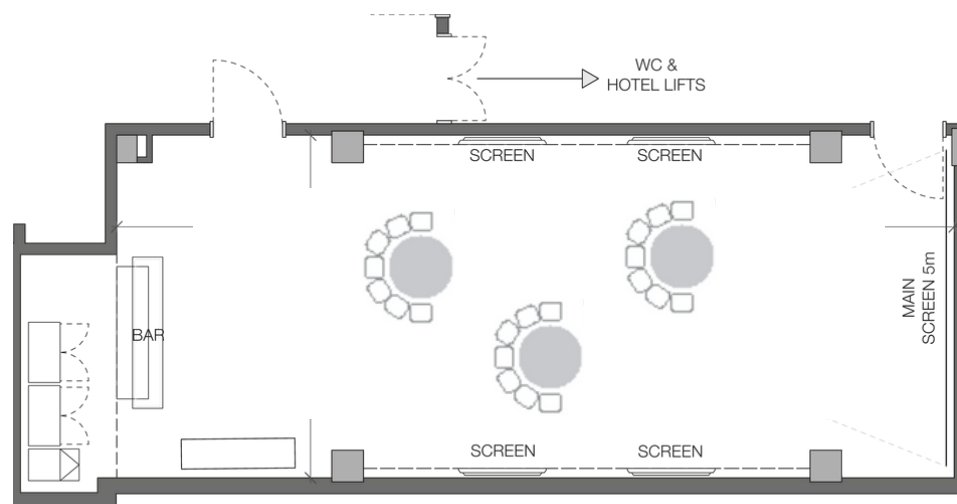

THE MANOR WEST

CLASSROOM
CAPACITY: 30

THE MANOR WEST

CABARET
CAPACITY: 40

THE MANOR WEST

DINING
CAPACITY: 50

THE FOUNDERS ROOM - Level -2

60 STANDING | 50 THEATRE | 40 DINNER
30 CABARET | 18 CLASSROOM | SIZE 71M²

Ready to get down to business? Take your meetings to the next level in The Founders Room, a space designed to impress, complete with an enormous screen and a sleek bar in the back

THE FOUNDERS ROOM

Choose from several configurations to best match the vibe you want to set.

THEATRE
CAPACITY: 50

DINING
CAPACITY: 40

CLASSROOM
CAPACITY: 18

CABARET
CAPACITY: 30

BOARDROOM
CAPACITY: 30

RESTAURANTS & BARS

BIBO SHOREDITCH

BiBo Shoreditch brings the vibrant flavours of Southern Spain to East London, featuring authentic Andalusian tapas and reimagined Spanish classics. The venue offers a dynamic space for exclusive events, combining unforgettable cuisine with a distinctive, lively atmosphere.

CAPACITY: 190 STANDING | 120 SEATED

BIBO PRIVATE DINING

BiBo's Private Dining Room at Virgin Hotels London - Shoreditch offers an intimate setting for private dinners or meetings, where delicious food and a relaxed atmosphere ensure a memorable experience for up to 16 guests.