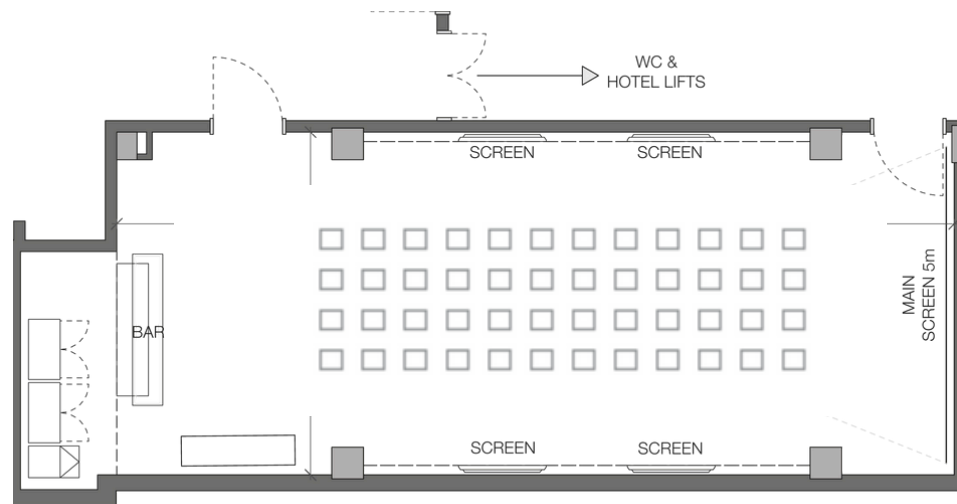

THE MANOR WEST

CLASSROOM
CAPACITY: 30

THE MANOR WEST

CABARET
CAPACITY: 40

THE MANOR WEST

DINING
CAPACITY: 50

THE FOUNDERS ROOM - Level -2

60 STANDING | 50 THEATRE | 40 DINNER
30 CABARET | 18 CLASSROOM | SIZE 71M²

THEATRE
CAPACITY: 50

DINING
CAPACITY: 40

CLASSROOM
CAPACITY: 18

CABARET
CAPACITY: 30

BOARDROOM
CAPACITY: 30

RESTAURANTS & BARS

BIBO SHOREDITCH

BiBo Shoreditch brings the vibrant flavours of Southern Spain to East London, featuring authentic Andalusian tapas and reimagined Spanish classics. The venue offers a dynamic space for exclusive events, combining unforgettable cuisine with a distinctive, lively atmosphere.

CAPACITY: 190 STANDING | 120 SEATED

BIBO PRIVATE DINING

BiBo's Private Dining Room at Virgin Hotels London - Shoreditch offers an intimate setting for private dinners or meetings, where delicious food and a relaxed atmosphere ensure a memorable experience for up to 16 guests.

CAPACITY: 45 STANDING | 24 SEATED

COMMONS CLUB

WE'RE SHAKING UP SOMETHING NEW FOR COMMONS CLUB, SO WATCH THIS SPACE.

CAPACITY CHART

EVENT SPACE	THEATRE	STANDING RECEPTION	BOARDROOM	DINNER	CABARET	CLASSROOM	SQM
The Manor	160	300	-	180	130	45	306m ²
The Manor West	80	100	30	50	32	30	153m ²
The Manor East	100	120	30	80	64	45	153m ²
The Manor South West	30		12	20	16	12	
The Manor North West	40		20	30	24	18	
The Founders Room	50	60	30	40	30	18	71m ²
Bibo Shoreditch		190		120			
Sal Rosa		45		24			40m ²
Bibo Private Dining		30	16	16			41m ²