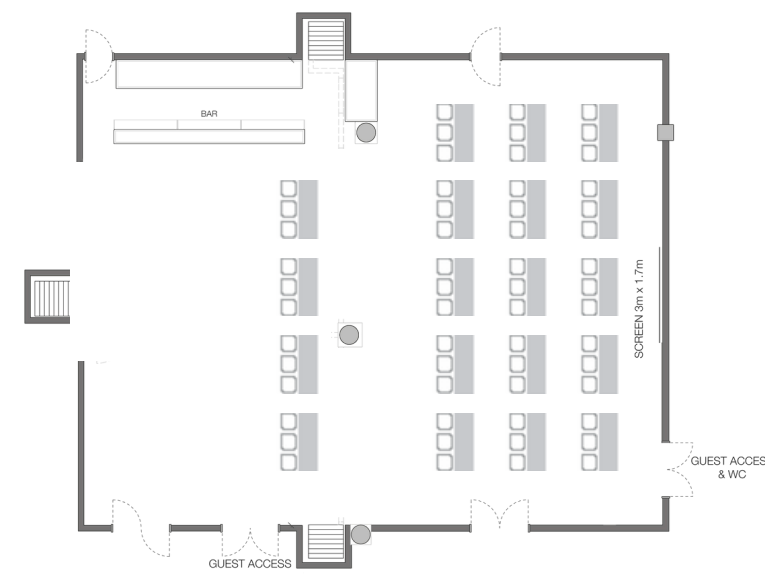

BiBo Shoreditch

BiBo Shoreditch Private Dining Room

Sal Rosa Courtyard

The Manor

Founders Room

The Manor

THE MANOR - LEVEL -2

**300 STANDING | 160 THEATRE | 180 DINNER
130 CABARET | 45 CLASSROOM | 306M²**

THE MANOR

Located on Level -2

THE MANOR COMBINED | 306M²

THE MANOR

Located on Level -2

Choose from several configurations to best match the vibe you want to set.

THEATRE
CAPACITY: 160

CLASSROOM
CAPACITY: 45

CABARET
CAPACITY: 130

DINING
CAPACITY: 180

THE MANOR EAST

Choose from several configurations to best match the vibe you want to set.

THE MANOR EAST

THEATRE
CAPACITY: 115

THE MANOR EAST

CLASSROOM
CAPACITY: 45

THE MANOR WEST

CLASSROOM
CAPACITY: 30

THE MANOR WEST

CABARET
CAPACITY: 40

THE MANOR WEST

DINING
CAPACITY: 50

THE FOUNDERS ROOM - Level -2

60 STANDING | 50 THEATRE | 40 DINNER
30 CABARET | 18 CLASSROOM | SIZE 71M²