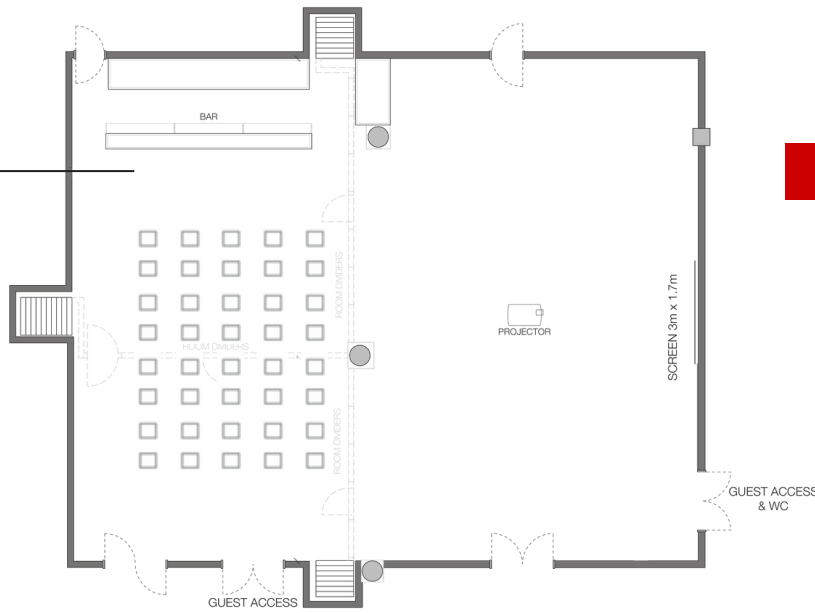

BiBo Shoreditch

BiBo Shoreditch Private Dining Room

Sal Rosa Courtyard

The Manor

Founders Room

The Manor

THE MANOR - LEVEL -2

**300 STANDING | 160 THEATRE | 180 DINNER
130 CABARET | 45 CLASSROOM | 306M²**

CABARET
CAPACITY: 130

DINING
CAPACITY: 180

THE MANOR EAST

Choose from several configurations to best match the vibe you want to set.

THE MANOR EAST

THEATRE
CAPACITY: 115

THE MANOR EAST

CLASSROOM
CAPACITY: 45

THE MANOR EAST

CABARET
CAPACITY: 80

THE MANOR EAST

DINING
CAPACITY: 90

THE MANOR WEST

Choose from several configurations to best match the vibe you want to set.

THE MANOR WEST

THEATRE
CAPACITY: 80

THE MANOR WEST

CLASSROOM
CAPACITY: 30

THE MANOR WEST

CABARET
CAPACITY: 40

THE MANOR WEST

DINING
CAPACITY: 50

THE FOUNDERS ROOM - Level -2

60 STANDING | 50 THEATRE | 40 DINNER
30 CABARET | 18 CLASSROOM | SIZE 71M²