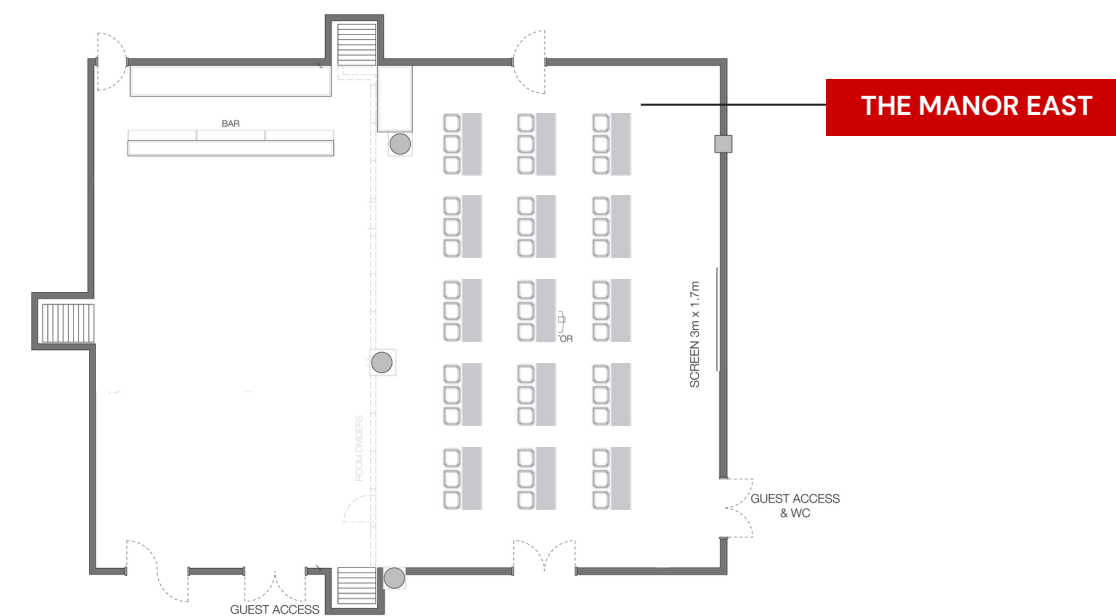

THE MANOR

Located on Level -2

THE MANOR COMBINED | 306M²

THE MANOR

Located on Level -2

Choose from several configurations to best match the vibe you want to set.

THEATRE
CAPACITY: 160

CLASSROOM
CAPACITY: 45

CABARET
CAPACITY: 130

DINING
CAPACITY: 180

THE MANOR EAST

Choose from several configurations to best match the vibe you want to set.

THE MANOR EAST

THEATRE
CAPACITY: 115

THE MANOR EAST

CLASSROOM
CAPACITY: 45

THE MANOR EAST

CABARET
CAPACITY: 80

THE MANOR EAST

DINING
CAPACITY: 90

THE MANOR WEST

Choose from several configurations to best match the vibe you want to set.

THE MANOR WEST

THEATRE
CAPACITY: 80

THE MANOR WEST

CLASSROOM
CAPACITY: 30

THE MANOR WEST

CABARET
CAPACITY: 40

THE MANOR WEST

DINING
CAPACITY: 50

THE FOUNDERS ROOM - Level -2

60 STANDING | 50 THEATRE | 40 DINNER
30 CABARET | 18 CLASSROOM | SIZE 71M²