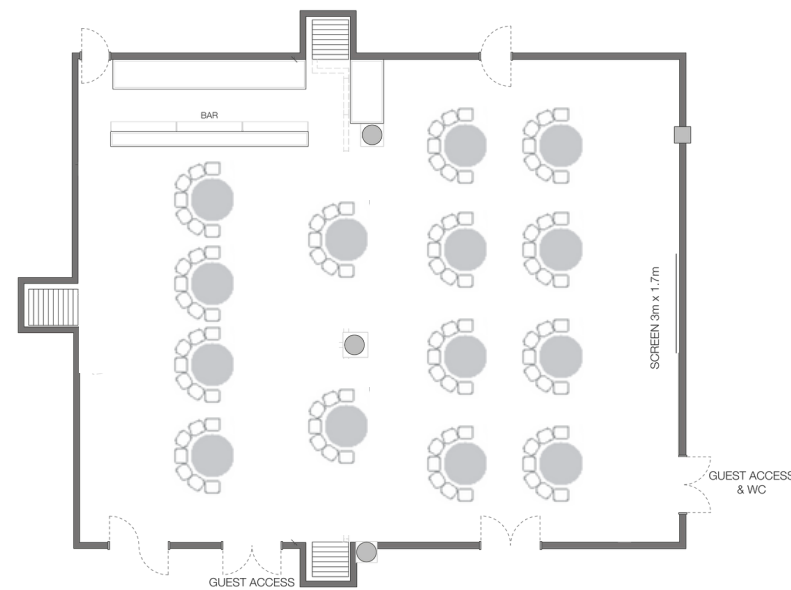

BiBo Shoreditch

BiBo Shoreditch Private Dining Room

Sal Rosa Courtyard

The Manor

Founders Room

The Manor

THE MANOR - LEVEL -2

**300 STANDING | 160 THEATRE | 180 DINNER
130 CABARET | 45 CLASSROOM | 306M²**

THE MANOR

Located on Level -2

THE MANOR COMBINED | 306M²

THE MANOR

Located on Level -2

Choose from several configurations to best match the vibe you want to set.

THEATRE
CAPACITY: 160

CLASSROOM
CAPACITY: 45

CABARET
CAPACITY: 130

DINING
CAPACITY: 180

THE MANOR EAST

Choose from several configurations to best match the vibe you want to set.

THE MANOR EAST

THEATRE
CAPACITY: 115

THE MANOR EAST

CLASSROOM
CAPACITY: 45

THE MANOR WEST

CLASSROOM
CAPACITY: 30

THE MANOR WEST

CABARET
CAPACITY: 40

THE MANOR WEST

DINING
CAPACITY: 50

THE FOUNDERS ROOM - Level -2

60 STANDING | 50 THEATRE | 40 DINNER
30 CABARET | 18 CLASSROOM | SIZE 71M²