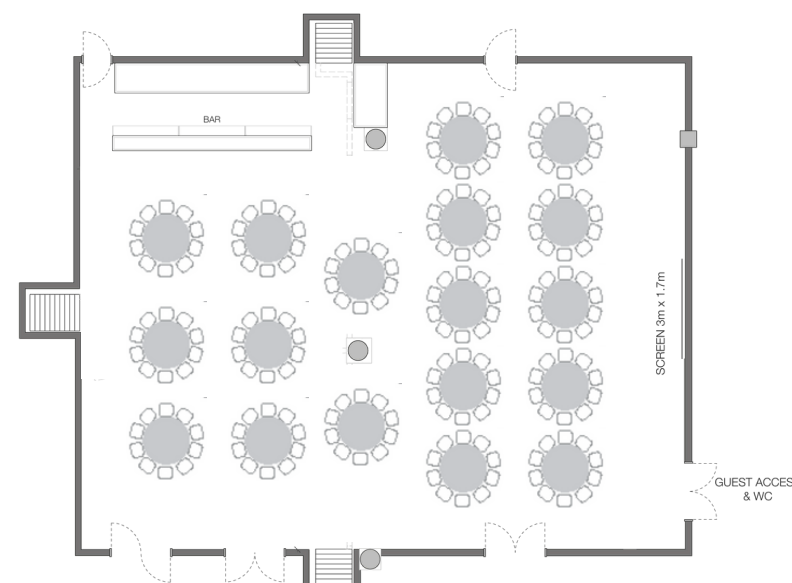

BiBo Shoreditch

BiBo Shoreditch Private Dining Room

Sal Rosa Courtyard

The Manor

Founders Room

The Manor

THE MANOR - LEVEL -2

**300 STANDING | 160 THEATRE | 180 DINNER
130 CABARET | 45 CLASSROOM | 306M²**

THE MANOR

Located on Level -2

THE MANOR COMBINED | 306M²

THE MANOR

Located on Level -2

Choose from several configurations to best match the vibe you want to set.

THEATRE
CAPACITY: 160

CLASSROOM
CAPACITY: 45

CABARET
CAPACITY: 130

DINING
CAPACITY: 180

THE MANOR EAST

Choose from several configurations to best match the vibe you want to set.

THE MANOR EAST

THEATRE
CAPACITY: 115

THE MANOR EAST

CLASSROOM
CAPACITY: 45

THE MANOR WEST

CLASSROOM
CAPACITY: 30

THE MANOR WEST

CABARET
CAPACITY: 40

THE MANOR WEST

DINING
CAPACITY: 50

THE FOUNDERS ROOM - Level -2

60 STANDING | 50 THEATRE | 40 DINNER
30 CABARET | 18 CLASSROOM | SIZE 71M²