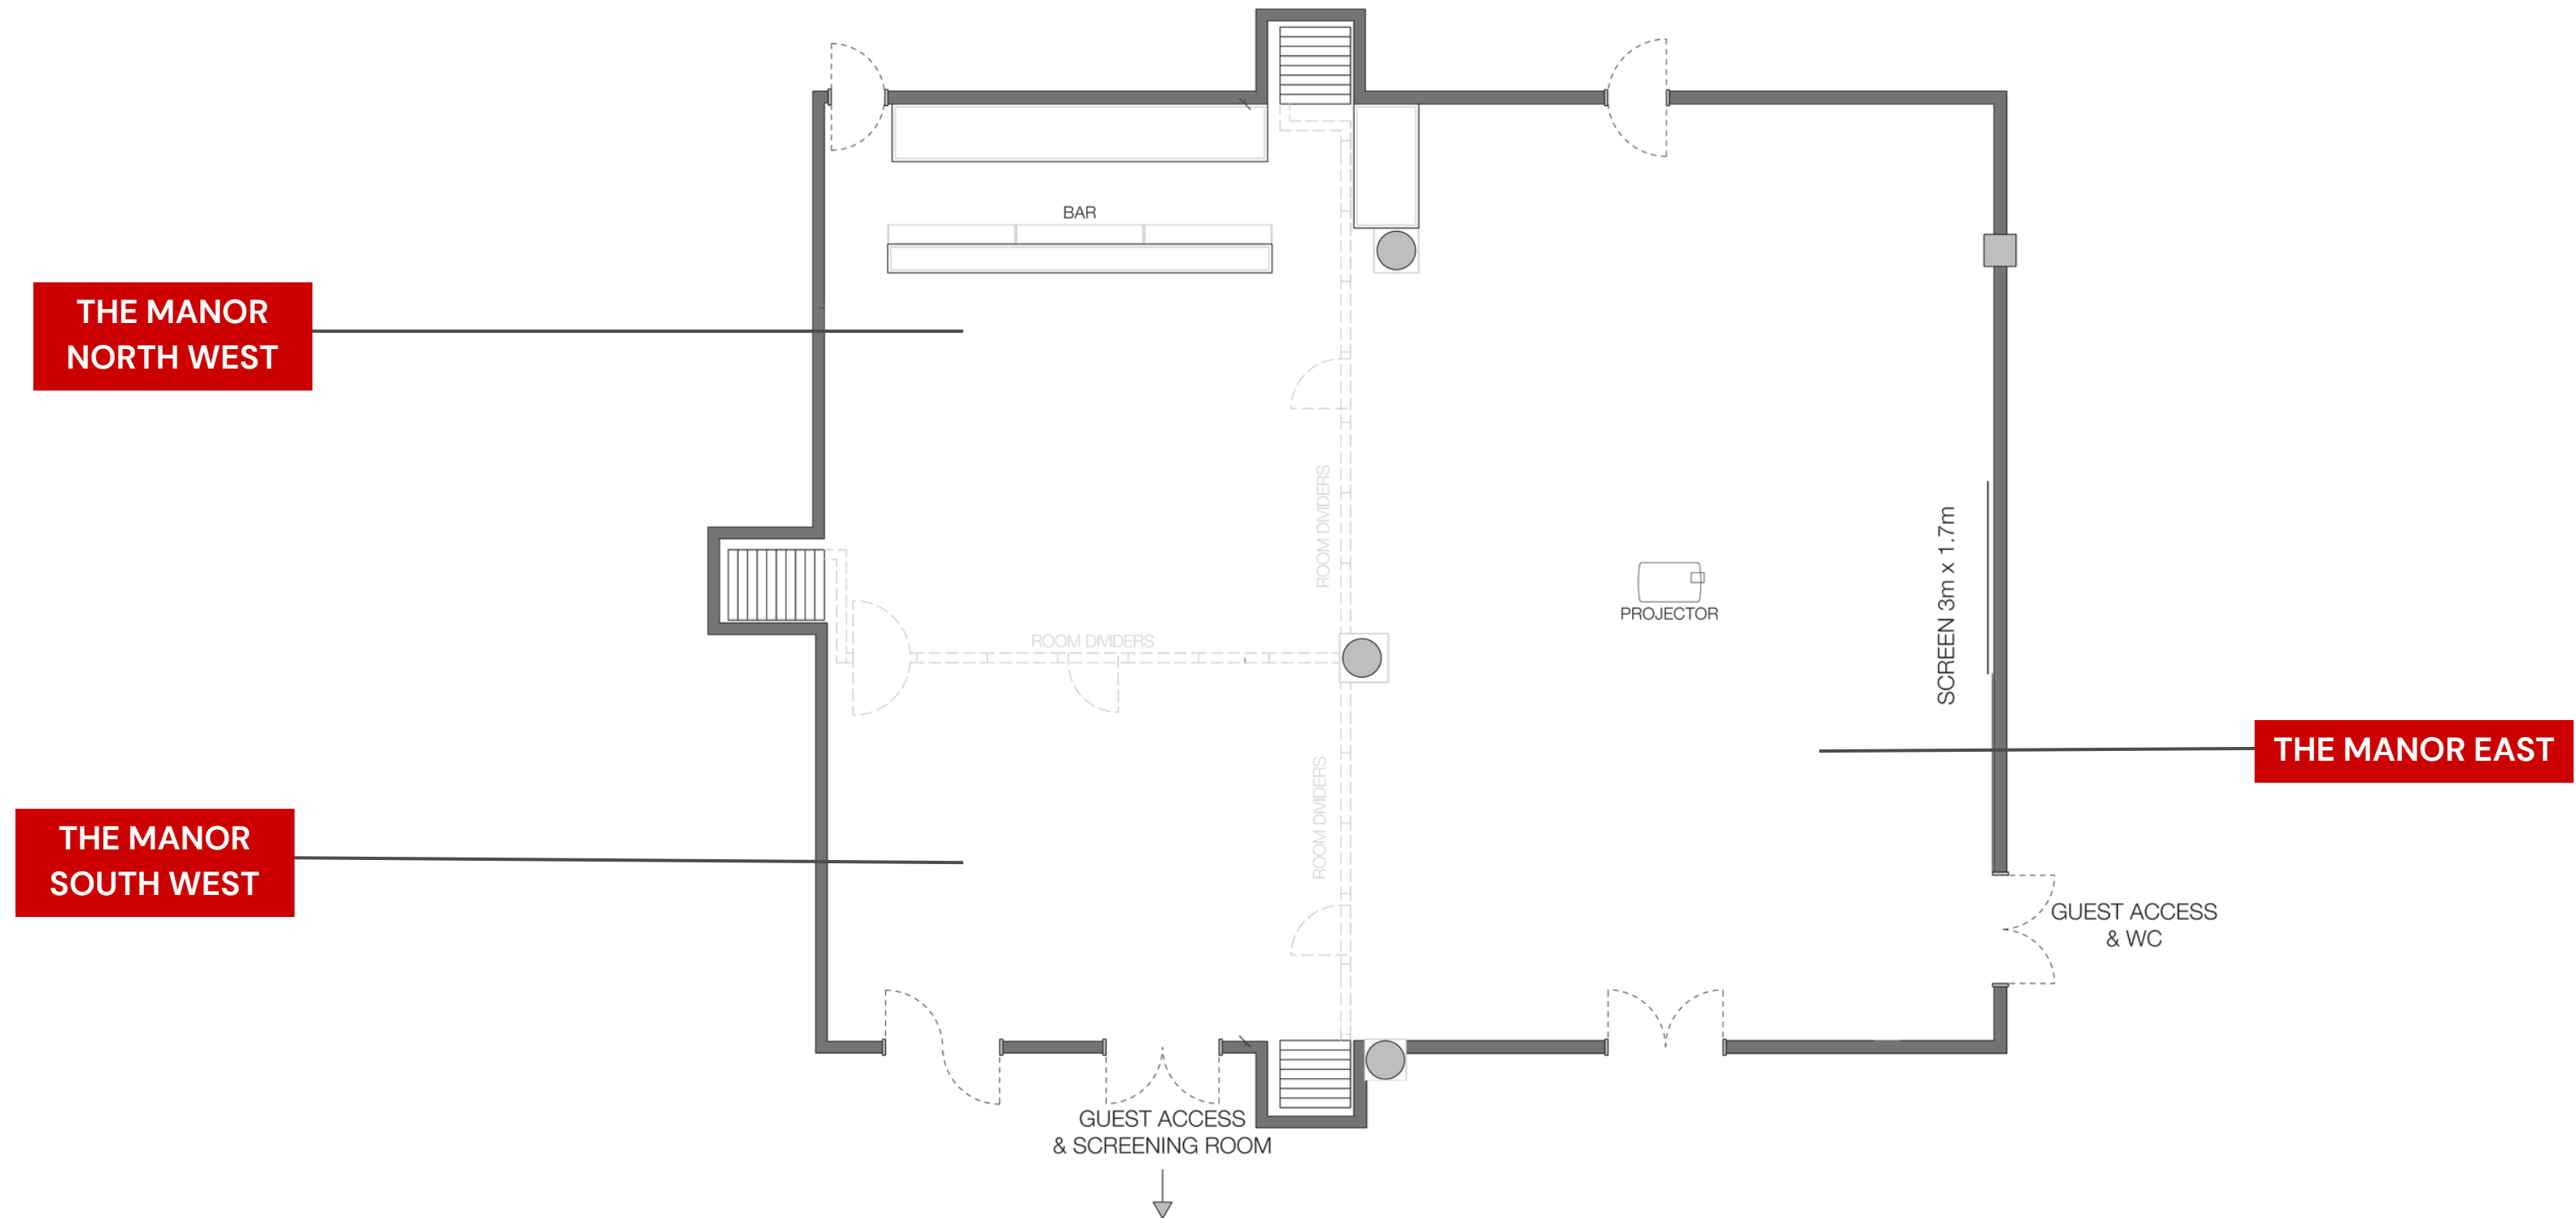

BiBo Shoreditch

BiBo Shoreditch Private Dining Room

Sal Rosa Courtyard

The Manor

Founders Room

The Manor

THE MANOR - LEVEL -2

**300 STANDING | 160 THEATRE | 180 DINNER
130 CABARET | 45 CLASSROOM | 306M²**

The Manor offers the ideal setting for every occasion, from corporate meetings to elegant dinners and special celebrations. This versatile space blends modern design with the dynamic energy of Shoreditch, creating an unforgettable backdrop for events of all sizes. Whether you're hosting a grand gathering or an intimate affair, The Manor can be tailored to your needs, with the option to partition the room into East and West for smaller, more focused groups.

THE MANOR

Located on Level -2

THE MANOR COMBINED | 306M²

THE MANOR

Located on Level -2

Choose from several configurations to best match the vibe you want to set.

THEATRE
CAPACITY: 160

CLASSROOM
CAPACITY: 45

THEATRE
CAPACITY: 50

DINING
CAPACITY: 40

CLASSROOM
CAPACITY: 18

CABARET
CAPACITY: 30

BOARDROOM
CAPACITY: 30

RESTAURANTS & BARS

BIBO SHOREDITCH

BiBo Shoreditch brings the vibrant flavours of Southern Spain to East London, featuring authentic Andalusian tapas and reimagined Spanish classics. The venue offers a dynamic space for exclusive events, combining unforgettable cuisine with a distinctive, lively atmosphere.